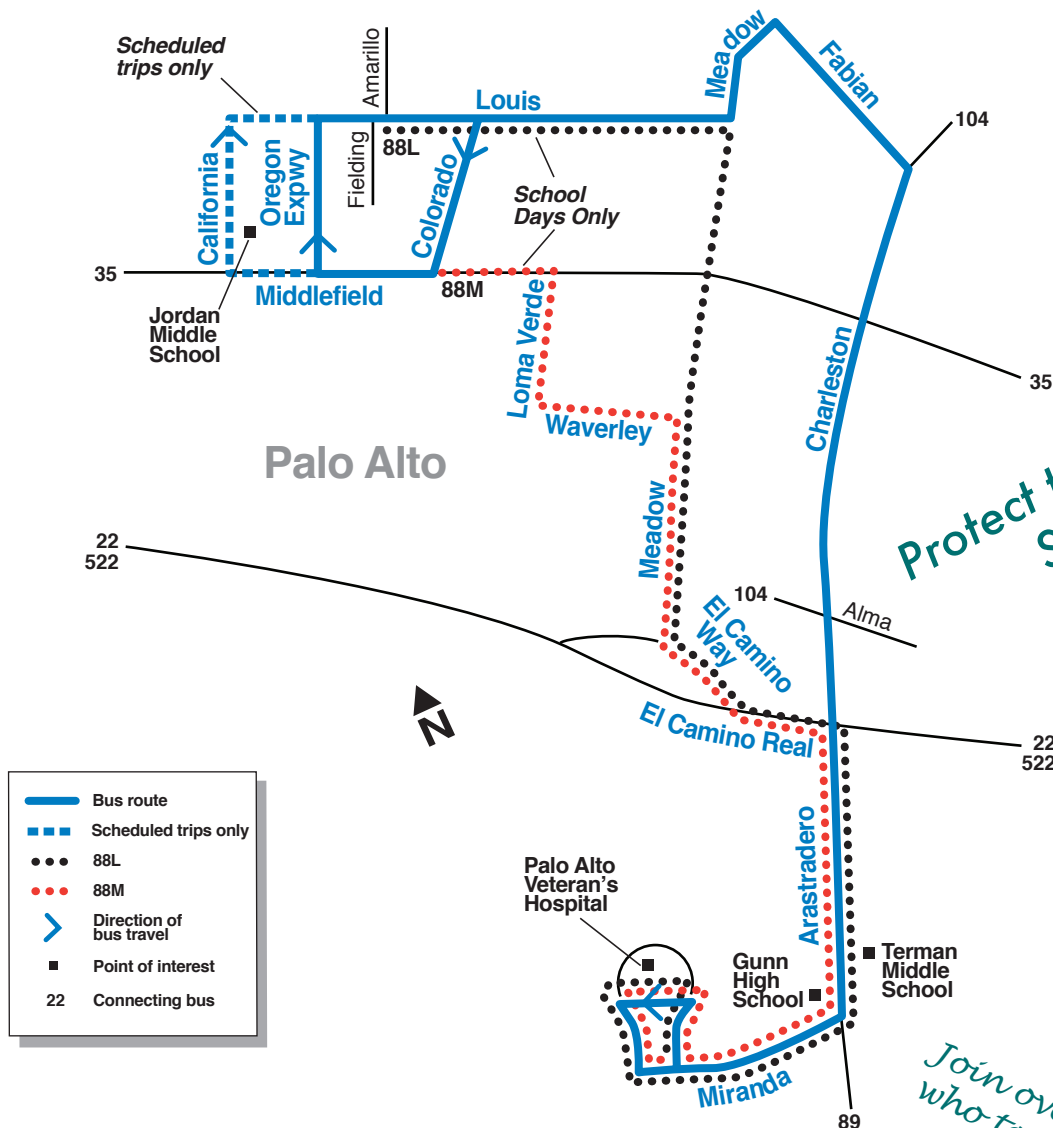

VTA 88 Bus Service to Gunn High School

88 bus runs hourly starting at 6:30am. 88 morning run starts at 7:16am.

Last 88 run home leaves Gunn at 6:10pm.

88L morning run starts 7:17am, 88M morning run starts 7:19am. Both arrive 7:40am.

88L and 88M afternoon runs are 10 to 15 minutes after school dismissal.

VTA Bus passes \$15/month in SAC. Good throughout Santa Clara County!

*Protect the environment!
Save money!
Take the bus!*

*Join over 100 Gunn students
who took the bus daily last year!*

For detailed schedule, see www.88bus.org

To sign up for updates:

<http://lists.sonic.net/mailman/listinfo/88bus>